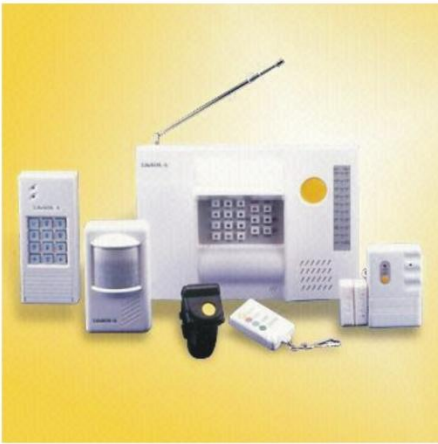

Inertia Shock Sensors are normally Fitted to windows and doors, they Work by sensing shock or vibration by a potential intruder trying to force open or break a window or door

GSM SMS ALERT SYSTEM

- GSM SMS Alarm Messenger sends the alarm message to user mobile phone when an intruder attempt to break through the door or window.
- when alarm input e.g. PIR or smoke detector is triggered, SMS Alarm Messenger will send SMS.

SMS Alarm Messenger

a user friendly unit sending SMS to your mobile phone once triggered by alarm

<Alarm>

SMS Pro sends the SMS alerting users when alarm input is triggered. It enhances your existing alarm systems and eliminates the costly telephone line for alarm alert purpose.

Burglary Alarm system

AUTOMATIC GATE OPERATORS

What is automatic gate openers? A gate operator is a mechanical device used to open and close a gate, such as one at the end of a driveway. Automatic gate operators are designed for both swinging and sliding gates. They can be programmed to open and close with a wireless transmitter (Remote), or a manual device.