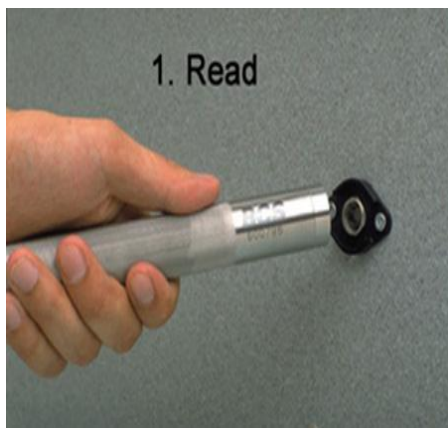

- The Guard Patrol Systems are used around the world every day by security guards to automate their jobs and provide verification they are performing their guard tour patrol job correctly
- The systems play a vital role in any organization. In the same way, guard tour systems are being widely used these days to make sure that officers really work on their shift timings or not.

Security Officers/Guards on duty visiting each of the checkpoints

How the Guard Patrol system works?

At the start of a shift or before beginning a patrol, the guard uses the Patrol Tour Reader to read his or her unique guard ID Card. This ensures that all subsequent tour activity is associated with that guard. The guard is now ready to start his patrol and visit each of the location/buttons in the route, touching the Patrol Tour Reader to each button to confirm the visit.

Abuja: Profile House, 9 bouzoum Close, Off Ademola Adetokumbo Crescent, Behind Ap plaza, Wuse 11, Abuja, Nigeria

.. [website: www.okaytechsecurity.com](http://www.okaytechsecurity.com)

Tel: +234 08033302460, +2347081607117, Email: okeyezike@yahoo.com

RC336759