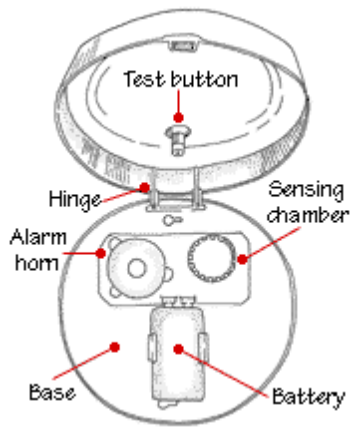

FIRE ALARM SYSTEM

A property working Smoke and Heat Detector in a home or office doubles the odds of surviving a fire outbreak. Smoke and Heat Detectors stands guard around the clock and when it first senses smoke, it sounds a shrill alarm. Because most fatal fires happens when people are not expecting, these detectors often buys them the precious time it takes to escape.